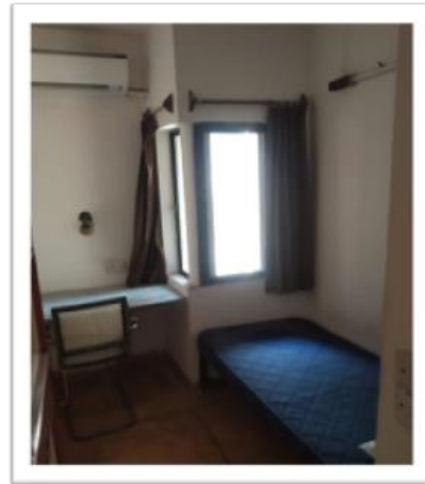

Pictures of Hostel

HOSTEL 1